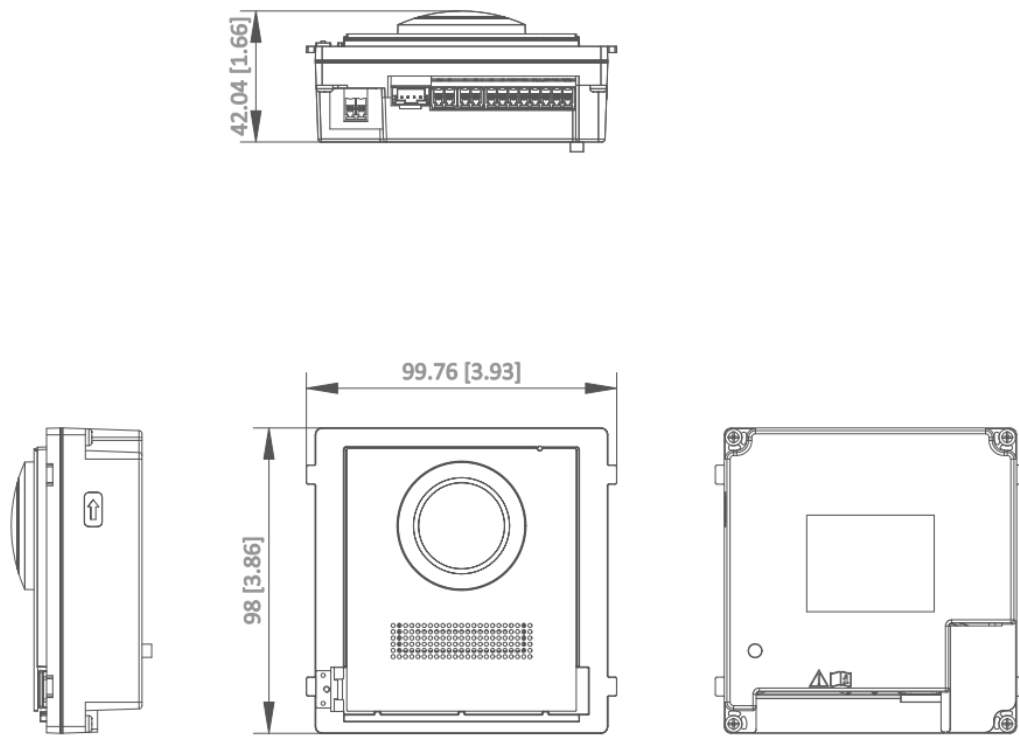

Unit:mm [inch]

SCALE	1:1

▪ **Accessory**

▪ **Optional**

DS-KD-IN	DS-KD-BK	DS-KD-M	DS-KD-E	DS-KD-DIS
DS-KD-INFO	DS-KABD8003-RS1	DS-KABD8003-RS2	DS-KABD8003-RS3	DS-KD-ACF1/S